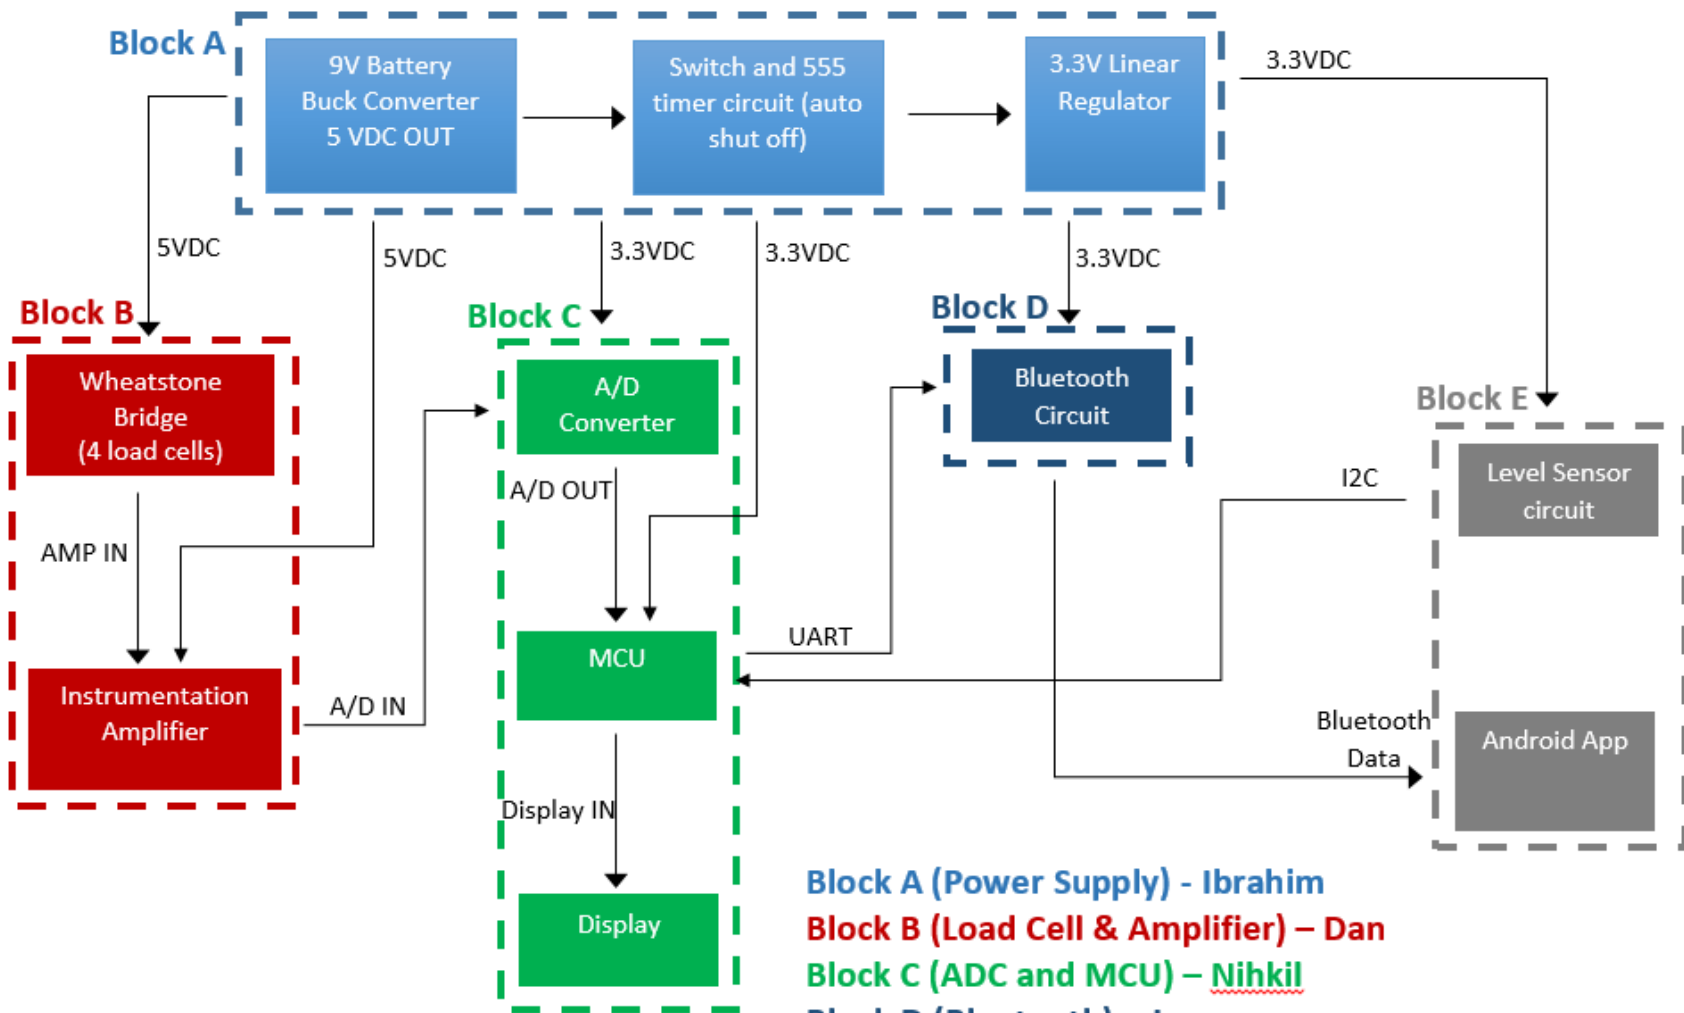

Team # 4

Ibrahim
Aljudaibi
LRM

Sam
Kagel
LPD

Nikhil
Prakash
LSD

Daniel
Smith
LPI

Joe
Trindal
LPM

Description

- Personal health/fitness scale which ties with smart device application for tracking weight data.
- Zeroing and leveling functions ensure quick and accurate readings, displayed on scale and app.
- Data will automatically transmit to app via built-in Bluetooth module.
- Easy-to-use application will monitor weight trends and display data over desired time period(s).
- This Product is intended for individuals 10 years and older in the United States.

Key Requirements

- **Cost**
 - Sales price: \$90
 - Component cost: \$30
 - Assembly & Test cost: \$13
- **Environment**
 - Indoor use only
 - Operating Temperature: 10^oC - 30^oC
 - Operating Humidity: 0 – 100%
- **Power Input(s)**
 - 9V battery (not included with device)
- **Major Functions, Quantities, Displayed**
 - Weighing: 0 - 440 lbs., resolution +/- 0.1 lbs., accuracy +/- 0.5%
 - On/Off momentary push button switch, sleep, zero/taring
 - Measures weight in pounds (lbs.)

Block Diagram

Block A (Power Supply) - Ibrahim
 Block B (Load Cell & Amplifier) – Dan
 Block C (ADC and MCU) – Nikhil
 Block D (Bluetooth) – Joe
 Block E (Level Sensor & App) - Sam